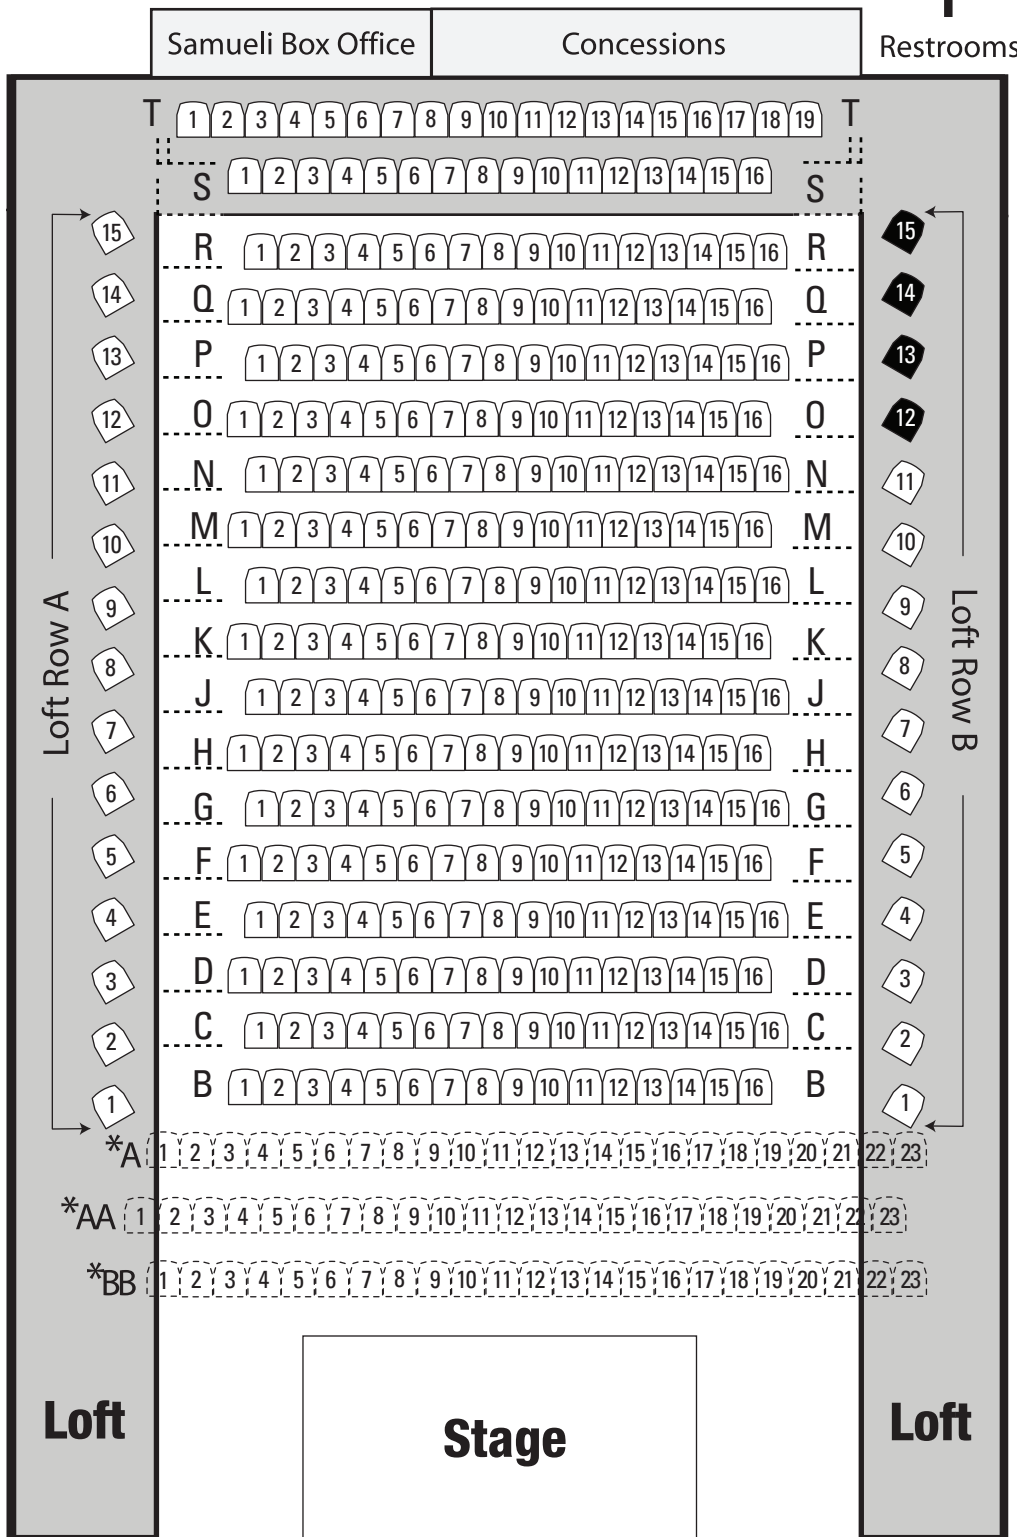

# SAMUELI THEATER

## Riser Seating

### LOBBY

(714) 556-2787  
SCFTA.org

- Stairs
-  Reserved Wheelchair Seating
- \* Rows A, AA, and BB may or may not be present depending on the show. Please ask for ADA options within this area.