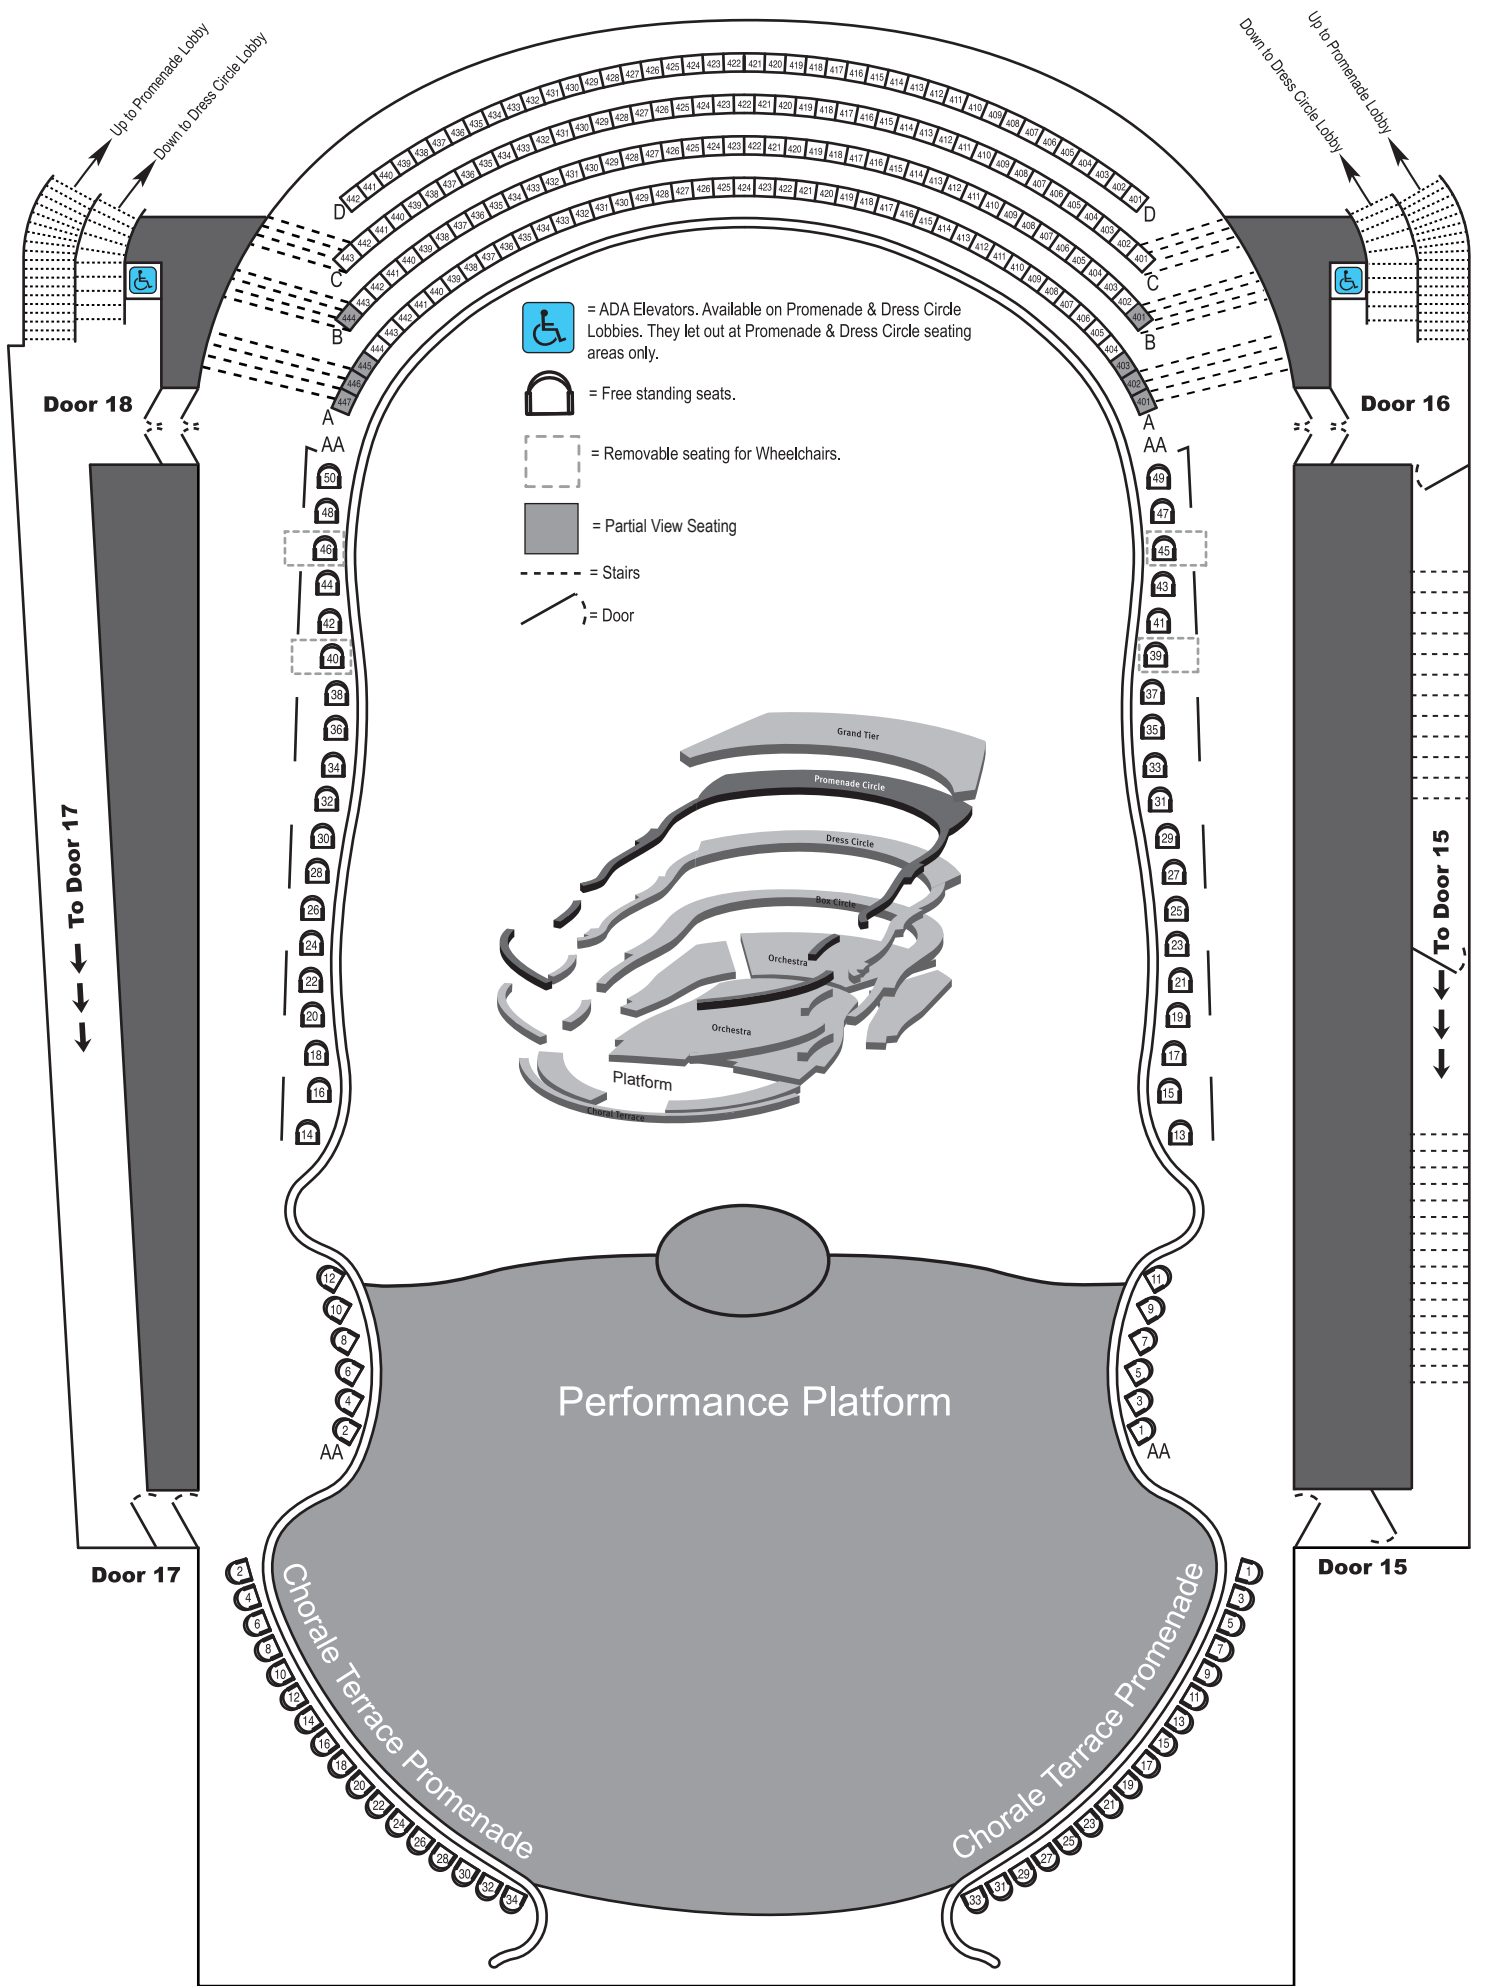

Renée & Henry Segerstrom Concert Hall

(714) 556-2787

SCFTA.org

-  = Free standing seats.
-  = Armrest on aisle is able to swing outward for accessibility.
-  = Seating may not be available in these areas. Varies per show.
-  = Stairs
-  = Door

Orchestra & Orchestra Terrace Levels

Box Circle

Dress Circle

- = ADA Elevators. Available on Promenade & Dress Circle Lobbies. They let out at Promenade & Dress Circle seating areas only.
- = Free standing seats.
- = Removable seating for Wheelchairs.
- = Partial View Seating
- = Stairs
- = Door

Performance Platform

Promenade Circle

Door 17

Door 15

Door 18

Door 16

Chorale Terrace Promenade

Chorale Terrace Promenade

To Door 17

To Door 15

Up to Promenade Lobby
Down to Dress Circle Lobby

Up to Promenade Lobby
Down to Dress Circle Lobby

Grand Tier