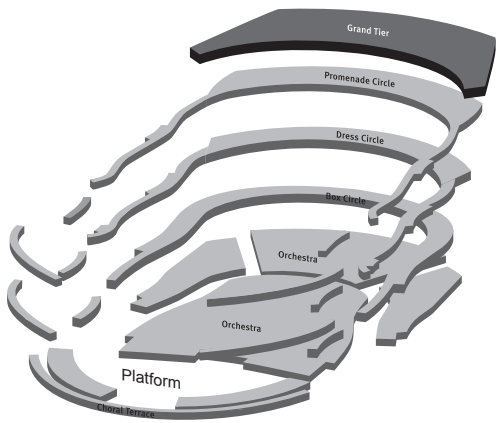

Orchestra & Orchestra Terrace Levels

Box Circle

Dress Circle

- = ADA Elevators. Available on Promenade & Dress Circle Lobbies. They let out at Promenade & Dress Circle seating areas only.
- = Free standing seats.
- = Removable seating for Wheelchairs.
- = Partial View Seating
- = Stairs
- = Door

Performance Platform

Promenade Circle

Door 17

Door 15

Door 18

Door 16

Chorale Terrace Promenade

Chorale Terrace Promenade

To Door 17

To Door 15

Up to Promenade Lobby
Down to Dress Circle Lobby

Up to Promenade Lobby
Down to Dress Circle Lobby

Grand Tier