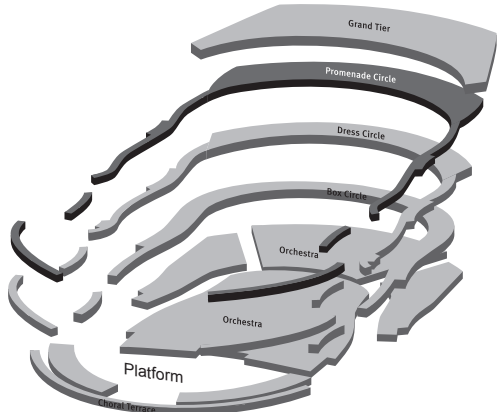

Renée & Henry Segerstrom Concert Hall

(714) 556-2787

SCFTA.org

-  = Free standing seats.
-  = Armrest on aisle is able to swing outward for accessibility.
-  = Seating may not be available in these areas. Varies per show.
-  = Stairs
-  = Door

Orchestra & Orchestra Terrace Levels

Box Circle

Dress Circle

- = ADA Elevators. Available on Promenade & Dress Circle Lobbies. They let out at Promenade & Dress Circle seating areas only.
- = Free standing seats.
- = Removable seating for Wheelchairs.
- = Partial View Seating
- = Stairs
- = Door

Performance Platform

Promenade Circle

Door 17

Door 15

Door 18

Door 16

Chorale Terrace Promenade

Chorale Terrace Promenade

To Door 17

To Door 15

Up to Promenade Lobby
Down to Dress Circle Lobby

Up to Promenade Lobby
Down to Dress Circle Lobby

Grand Tier