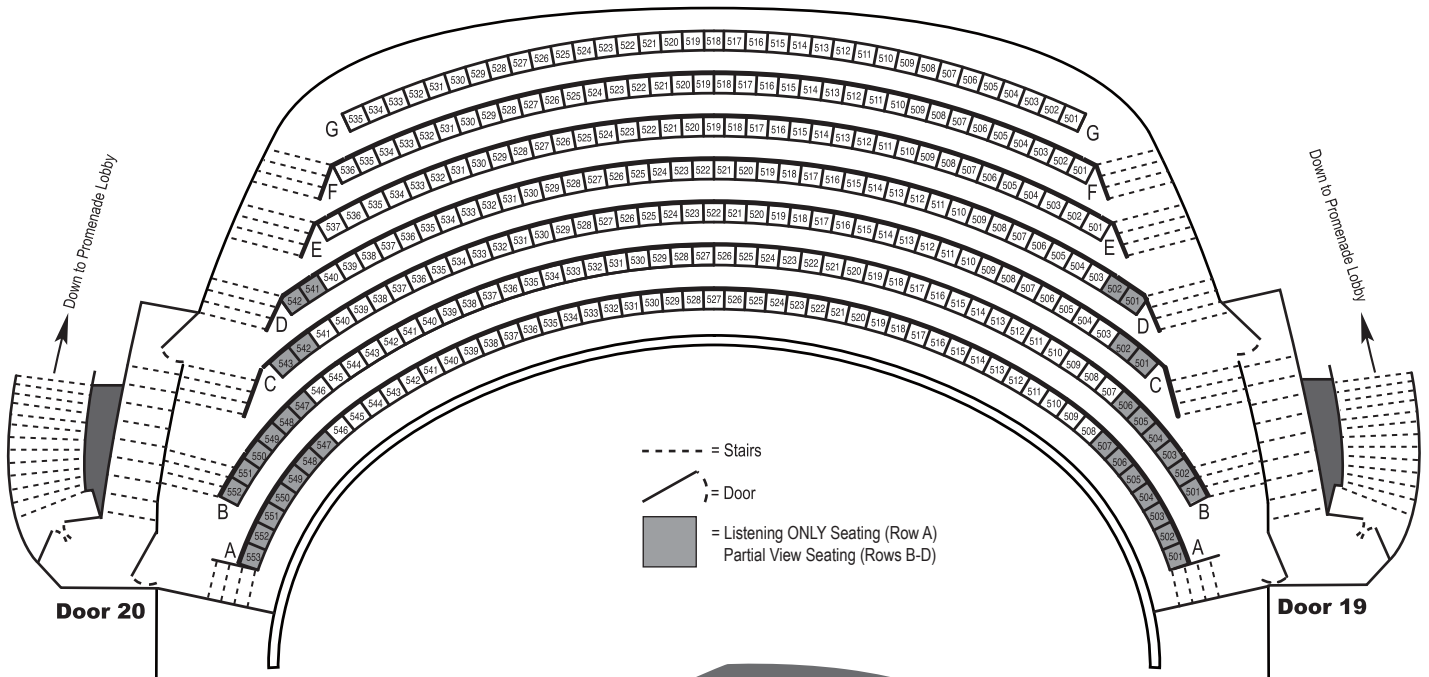

Orchestra & Orchestra Terrace Levels

Box Circle

Dress Circle

- = ADA Elevators. Available on Promenade & Dress Circle Lobbies. They let out at Promenade & Dress Circle seating areas only.
- = Free standing seats.
- = Removable seating for Wheelchairs.
- = Partial View Seating
- = Stairs
- = Door

Performance Platform

Promenade Circle

Door 17

Door 15

Door 18

Door 16

Chorale Terrace Promenade

Chorale Terrace Promenade

To Door 17

To Door 15

Up to Promenade Lobby
Down to Dress Circle Lobby

Up to Promenade Lobby
Down to Dress Circle Lobby

Grand Tier