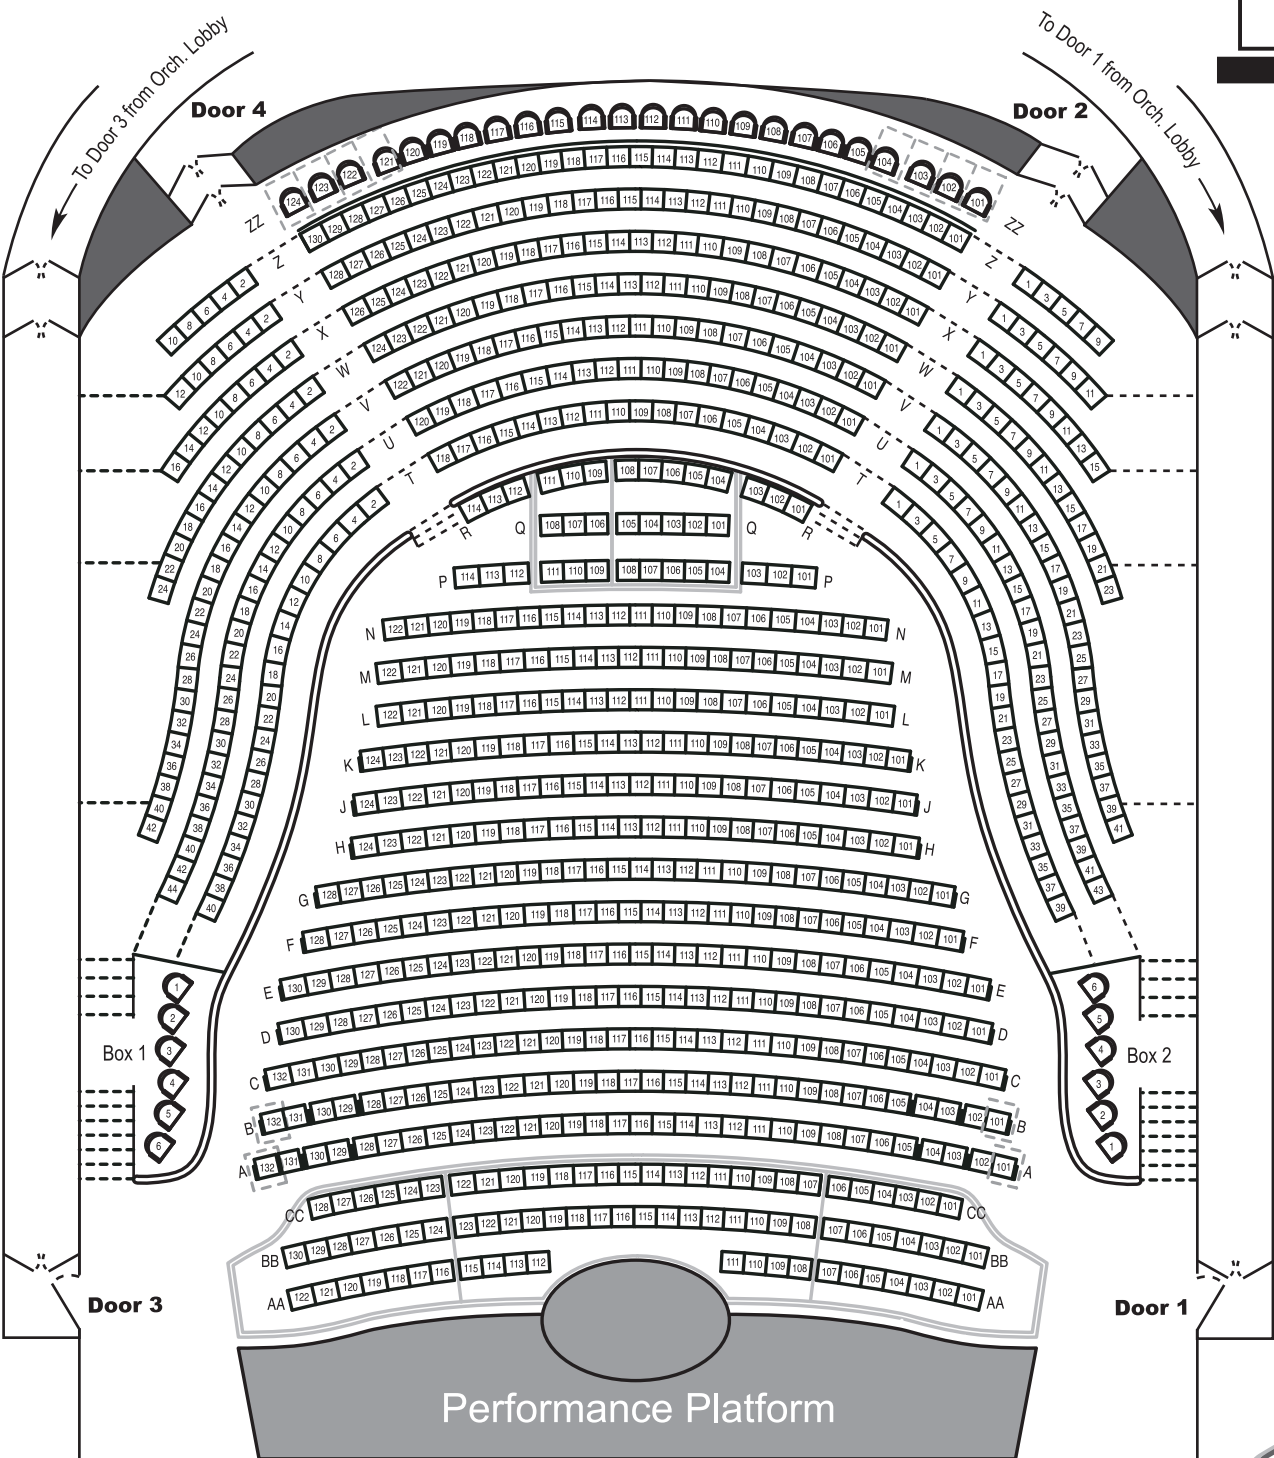

Renée & Henry Segerstrom Concert Hall

(714) 556-2787

SCFTA.org

-  = Free standing seats.
-  = Armrest on aisle is able to swing outward for accessibility.
-  = Seating may not be available in these areas. Varies per show.
-  = Stairs
-  = Door

Orchestra & Orchestra Terrace Levels

Box Circle

Dress Circle

- = ADA Elevators. Available on Promenade & Dress Circle Lobbies. They let out at Promenade & Dress Circle seating areas only.
- = Free standing seats.
- = Removable seating for Wheelchairs.
- = Partial View Seating
- = Stairs
- = Door

Performance Platform

Promenade Circle

Door 17

Door 15

Door 18

Door 16

Chorale Terrace Promenade

Chorale Terrace Promenade

To Door 17

To Door 15

Up to Promenade Lobby
Down to Dress Circle Lobby

Up to Promenade Lobby
Down to Dress Circle Lobby

Grand Tier