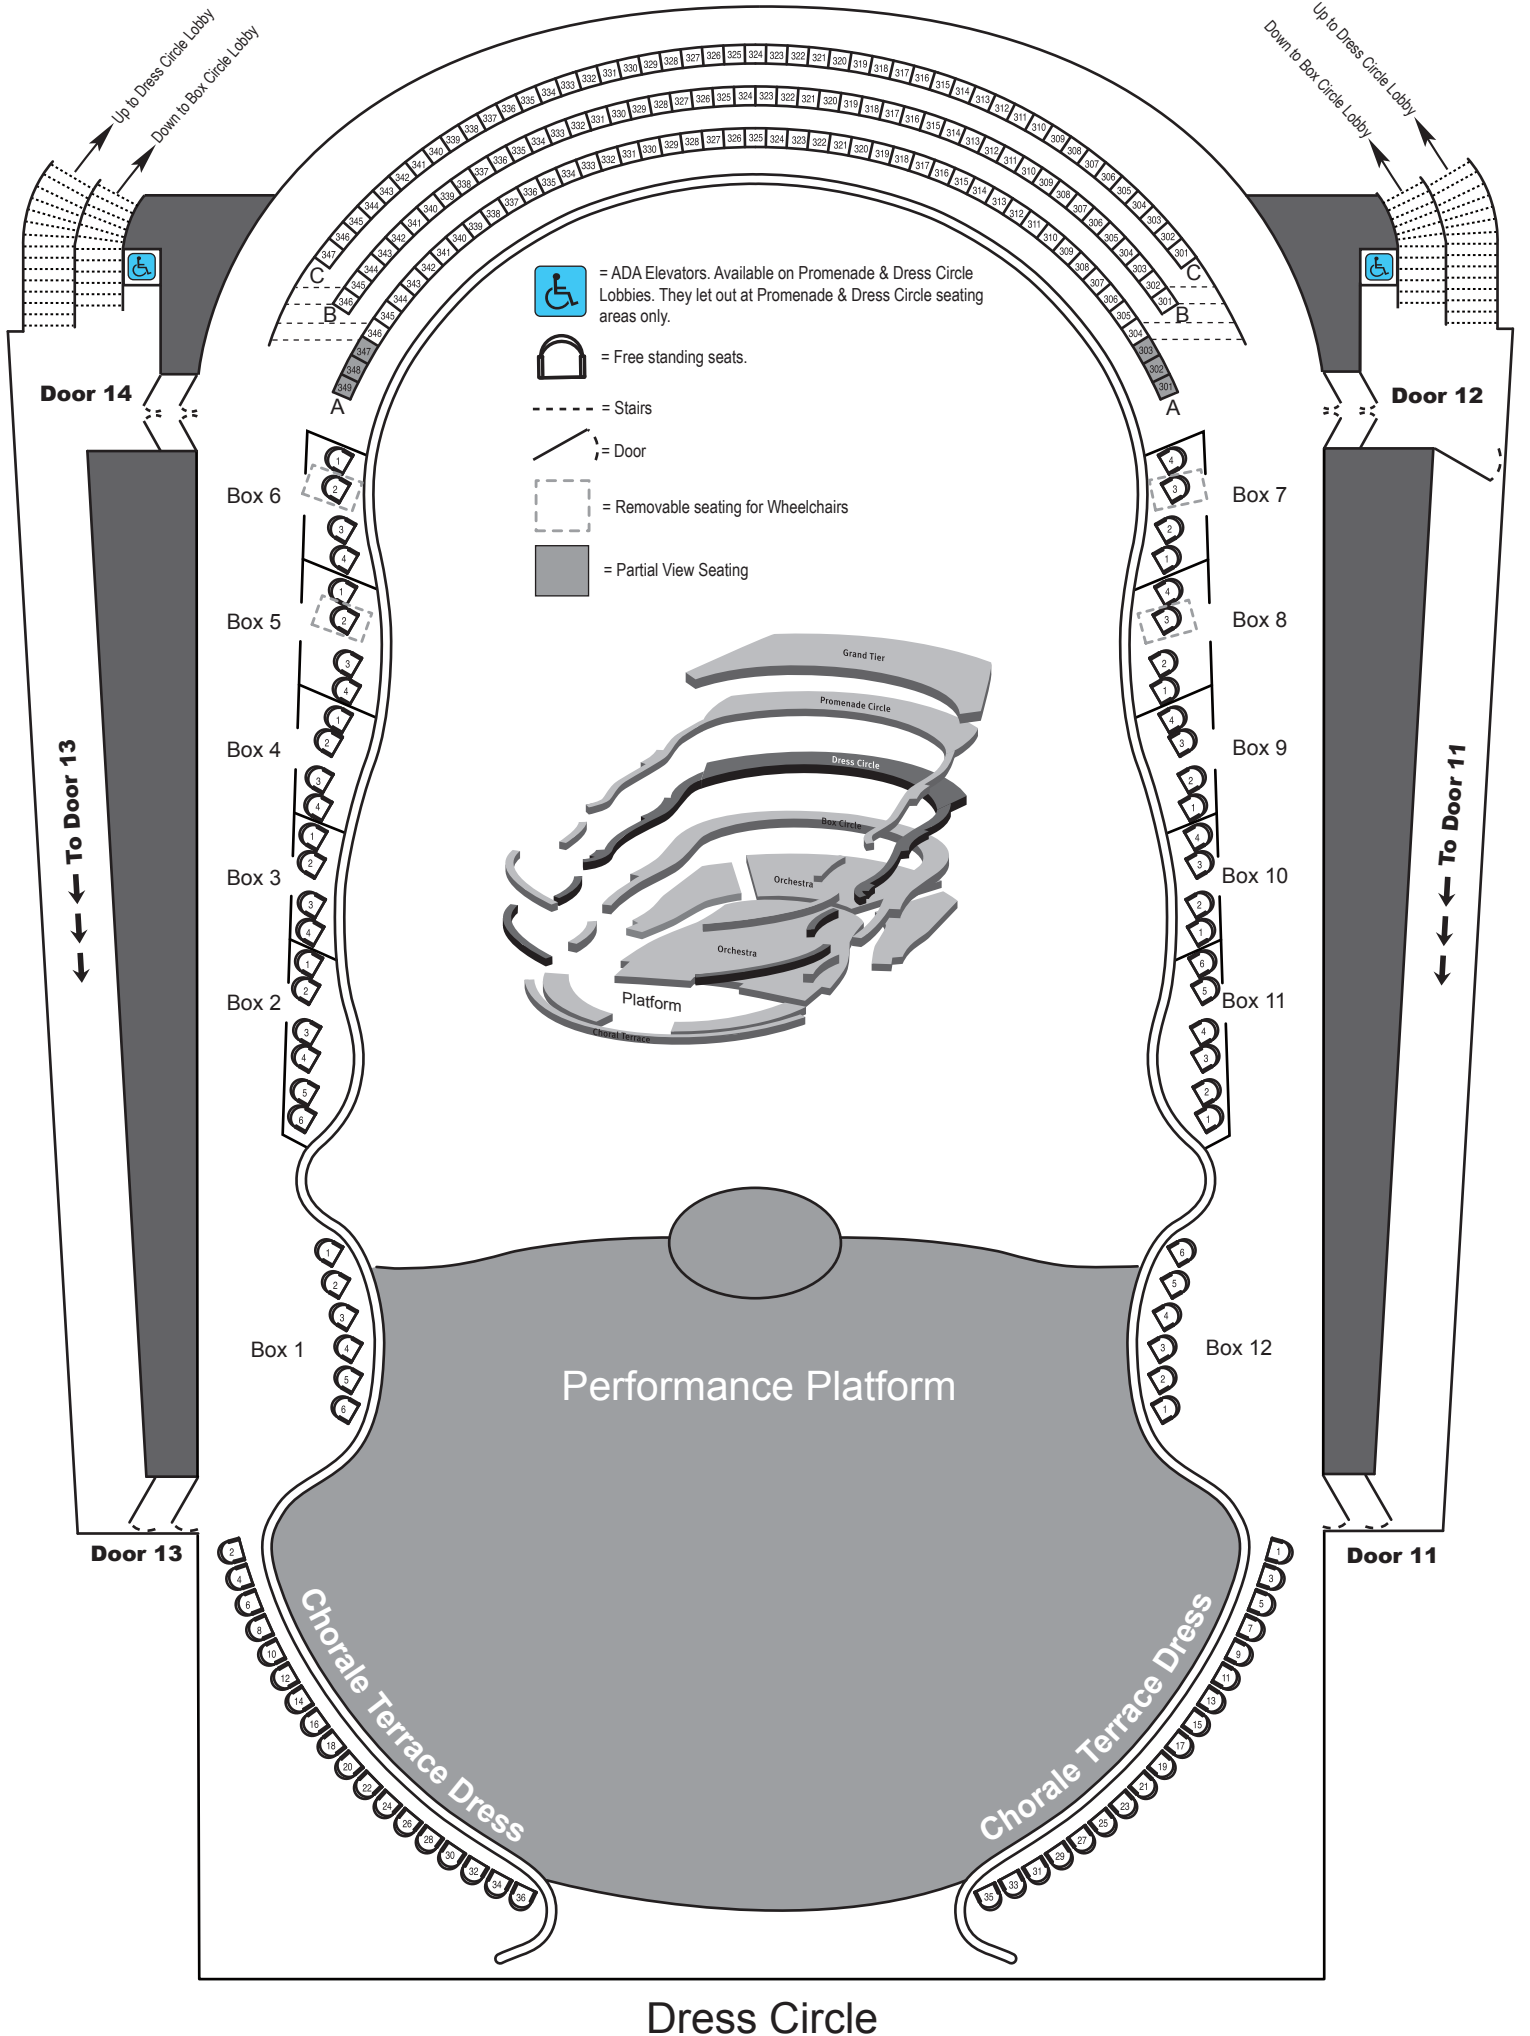

Renée & Henry Segerstrom Concert Hall

(714) 556-2787

SCFTA.org

-  = Free standing seats.
-  = Armrest on aisle is able to swing outward for accessibility.
-  = Seating may not be available in these areas. Varies per show.
-  = Stairs
-  = Door

Orchestra & Orchestra Terrace Levels

Box Circle

Dress Circle

- = ADA Elevators. Available on Promenade & Dress Circle Lobbies. They let out at Promenade & Dress Circle seating areas only.
- = Free standing seats.
- = Removable seating for Wheelchairs.
- = Partial View Seating
- = Stairs
- = Door

Performance Platform

Promenade Circle

Door 17

Door 15

Door 18

Door 16

Chorale Terrace Promenade

Chorale Terrace Promenade

To Door 17

To Door 15

Up to Promenade Lobby
Down to Dress Circle Lobby

Up to Promenade Lobby
Down to Dress Circle Lobby

Grand Tier