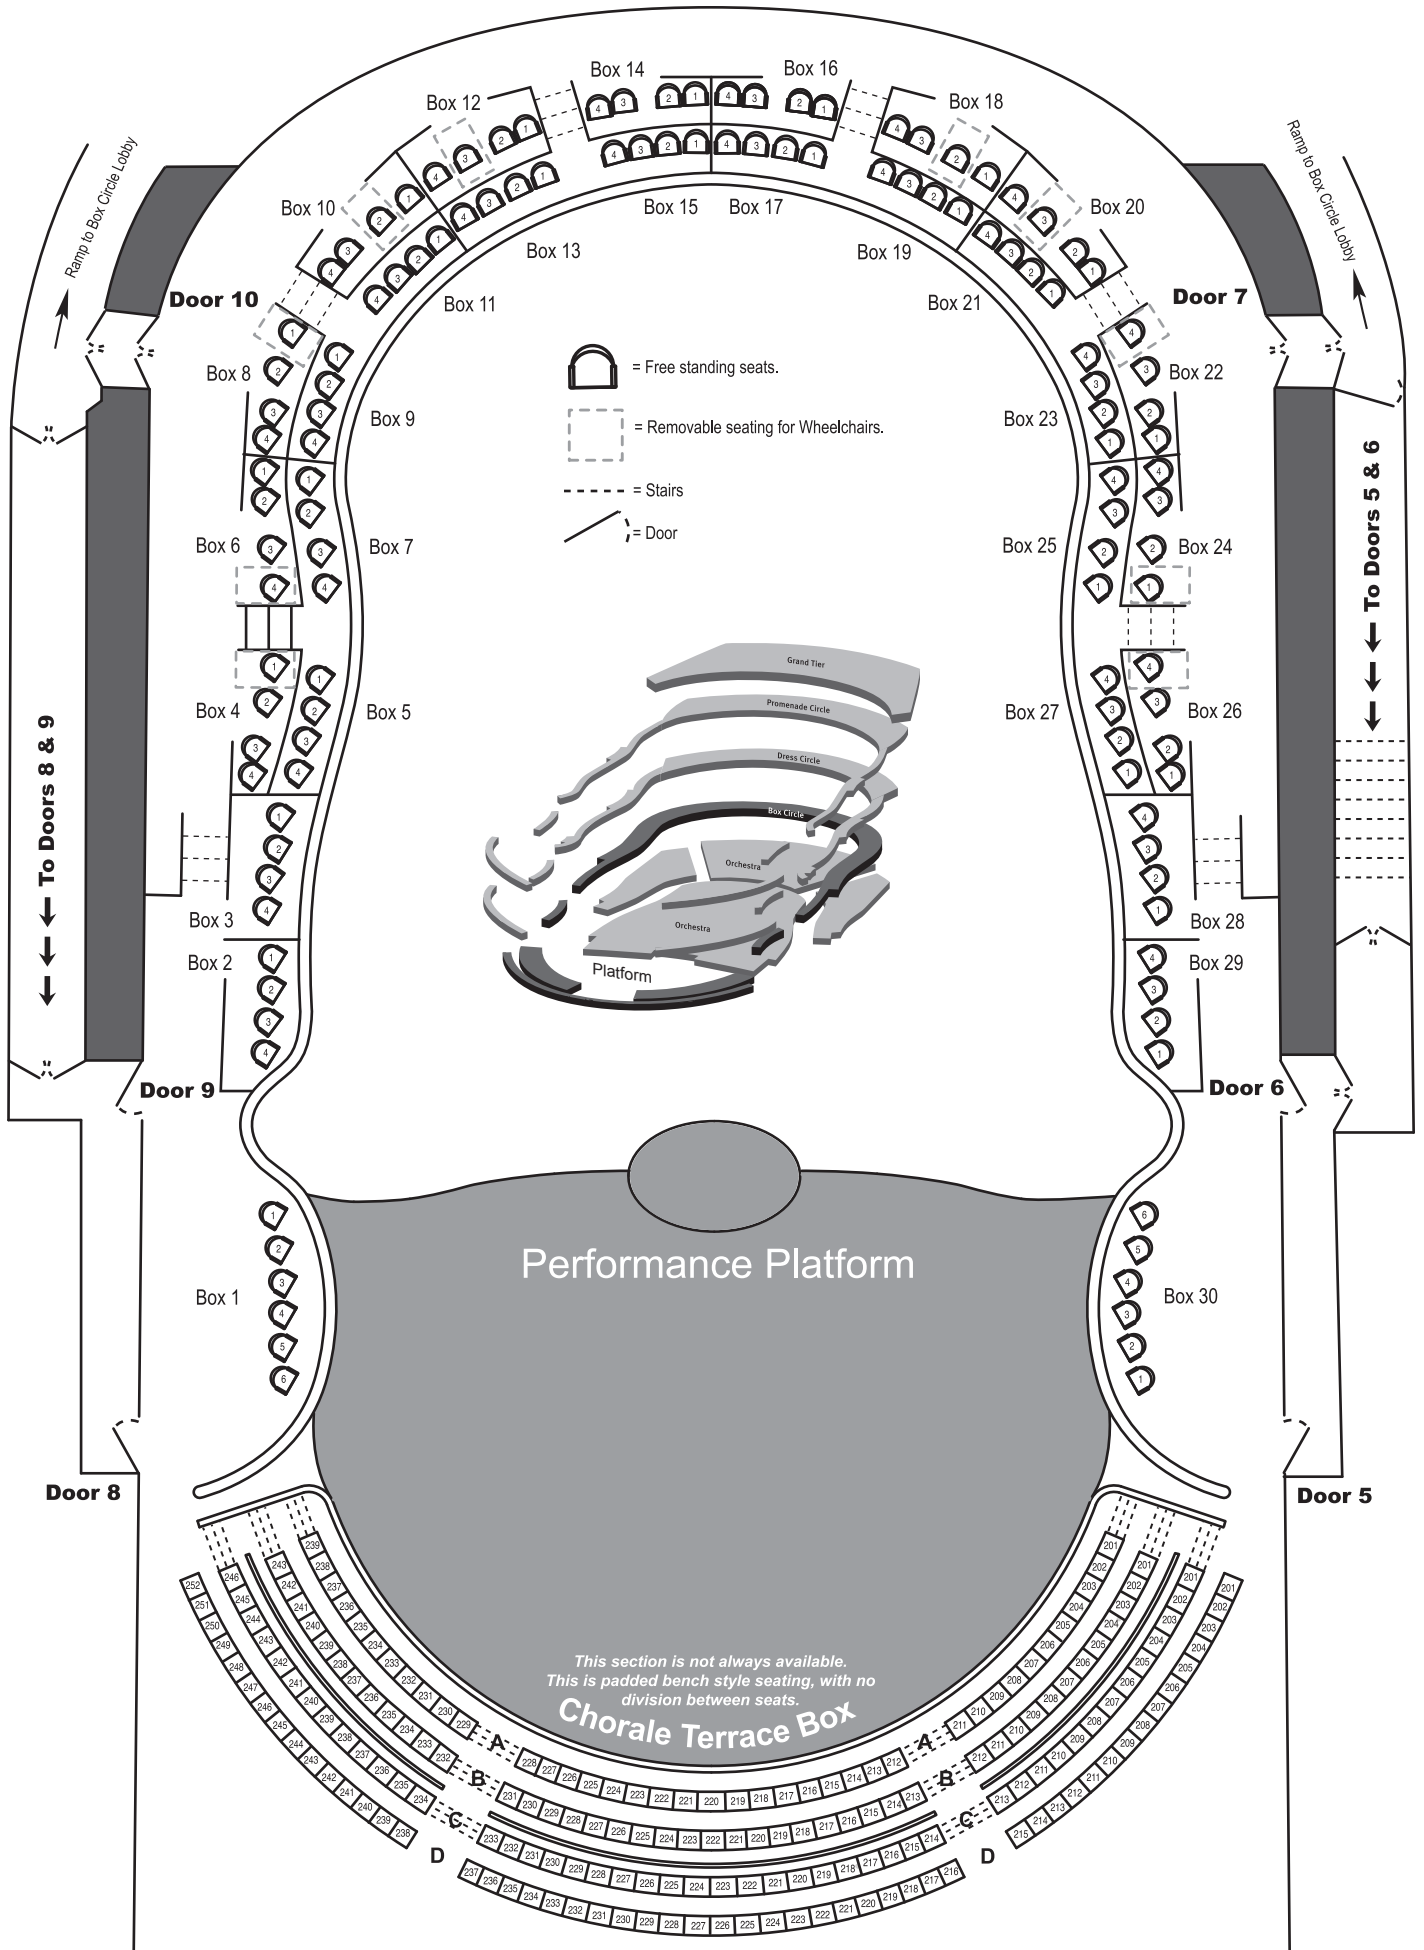

Renée & Henry Segerstrom Concert Hall

(714) 556-2787

SCFTA.org

-  = Free standing seats.
-  = Armrest on aisle is able to swing outward for accessibility.
-  = Seating may not be available in these areas. Varies per show.
-  = Stairs
-  = Door

Orchestra & Orchestra Terrace Levels

Box Circle

Dress Circle

- = ADA Elevators. Available on Promenade & Dress Circle Lobbies. They let out at Promenade & Dress Circle seating areas only.
- = Free standing seats.
- = Removable seating for Wheelchairs.
- = Partial View Seating
- = Stairs
- = Door

Performance Platform

Promenade Circle

Door 17

Door 15

Door 18

Door 16

Chorale Terrace Promenade

Chorale Terrace Promenade

To Door 17

To Door 15

Up to Promenade Lobby
Down to Dress Circle Lobby

Up to Promenade Lobby
Down to Dress Circle Lobby

Grand Tier