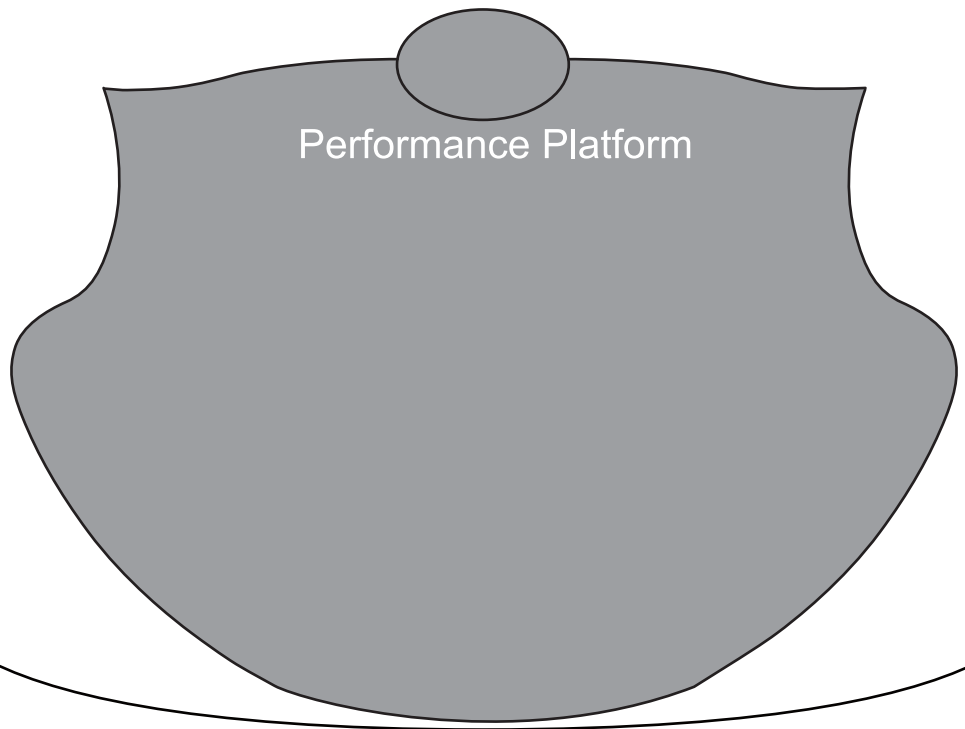

Orchestra & Orchestra Terrace Levels

Box Circle

Dress Circle

- = ADA Elevators. Available on Promenade & Dress Circle Lobbies. They let out at Promenade & Dress Circle seating areas only.
- = Free standing seats.
- = Removable seating for Wheelchairs.
- = Partial View Seating
- = Stairs
- = Door

Performance Platform

Promenade Circle

Door 17

Door 15

Door 18

Door 16

Chorale Terrace Promenade

Chorale Terrace Promenade

To Door 17

To Door 15

Up to Promenade Lobby
Down to Dress Circle Lobby

Up to Promenade Lobby
Down to Dress Circle Lobby

Grand Tier