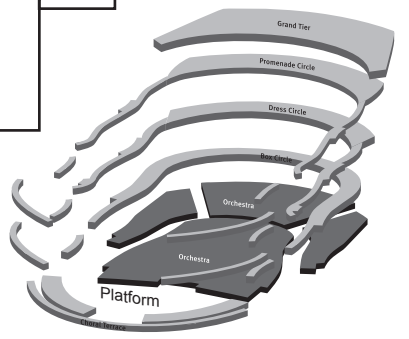

Renée & Henry Segerstrom Concert Hall

(714) 556-2787

SCFTA.org

-  = Free standing seats.
-  = Armrest on aisle is able to swing outward for accessibility.
-  = Seating may not be available in these areas. Varies per show.
-  = Stairs
-  = Door

Orchestra & Orchestra Terrace Levels

Box Circle

Dress Circle

- = ADA Elevators. Available on Promenade & Dress Circle Lobbies. They let out at Promenade & Dress Circle seating areas only.
- = Free standing seats.
- = Removable seating for Wheelchairs.
- = Partial View Seating
- = Stairs
- = Door

Performance Platform

Promenade Circle

Door 17

Door 15

Door 18

Door 16

Chorale Terrace Promenade

Chorale Terrace Promenade

To Door 17

To Door 15

Up to Promenade Lobby
Down to Dress Circle Lobby

Up to Promenade Lobby
Down to Dress Circle Lobby

Grand Tier