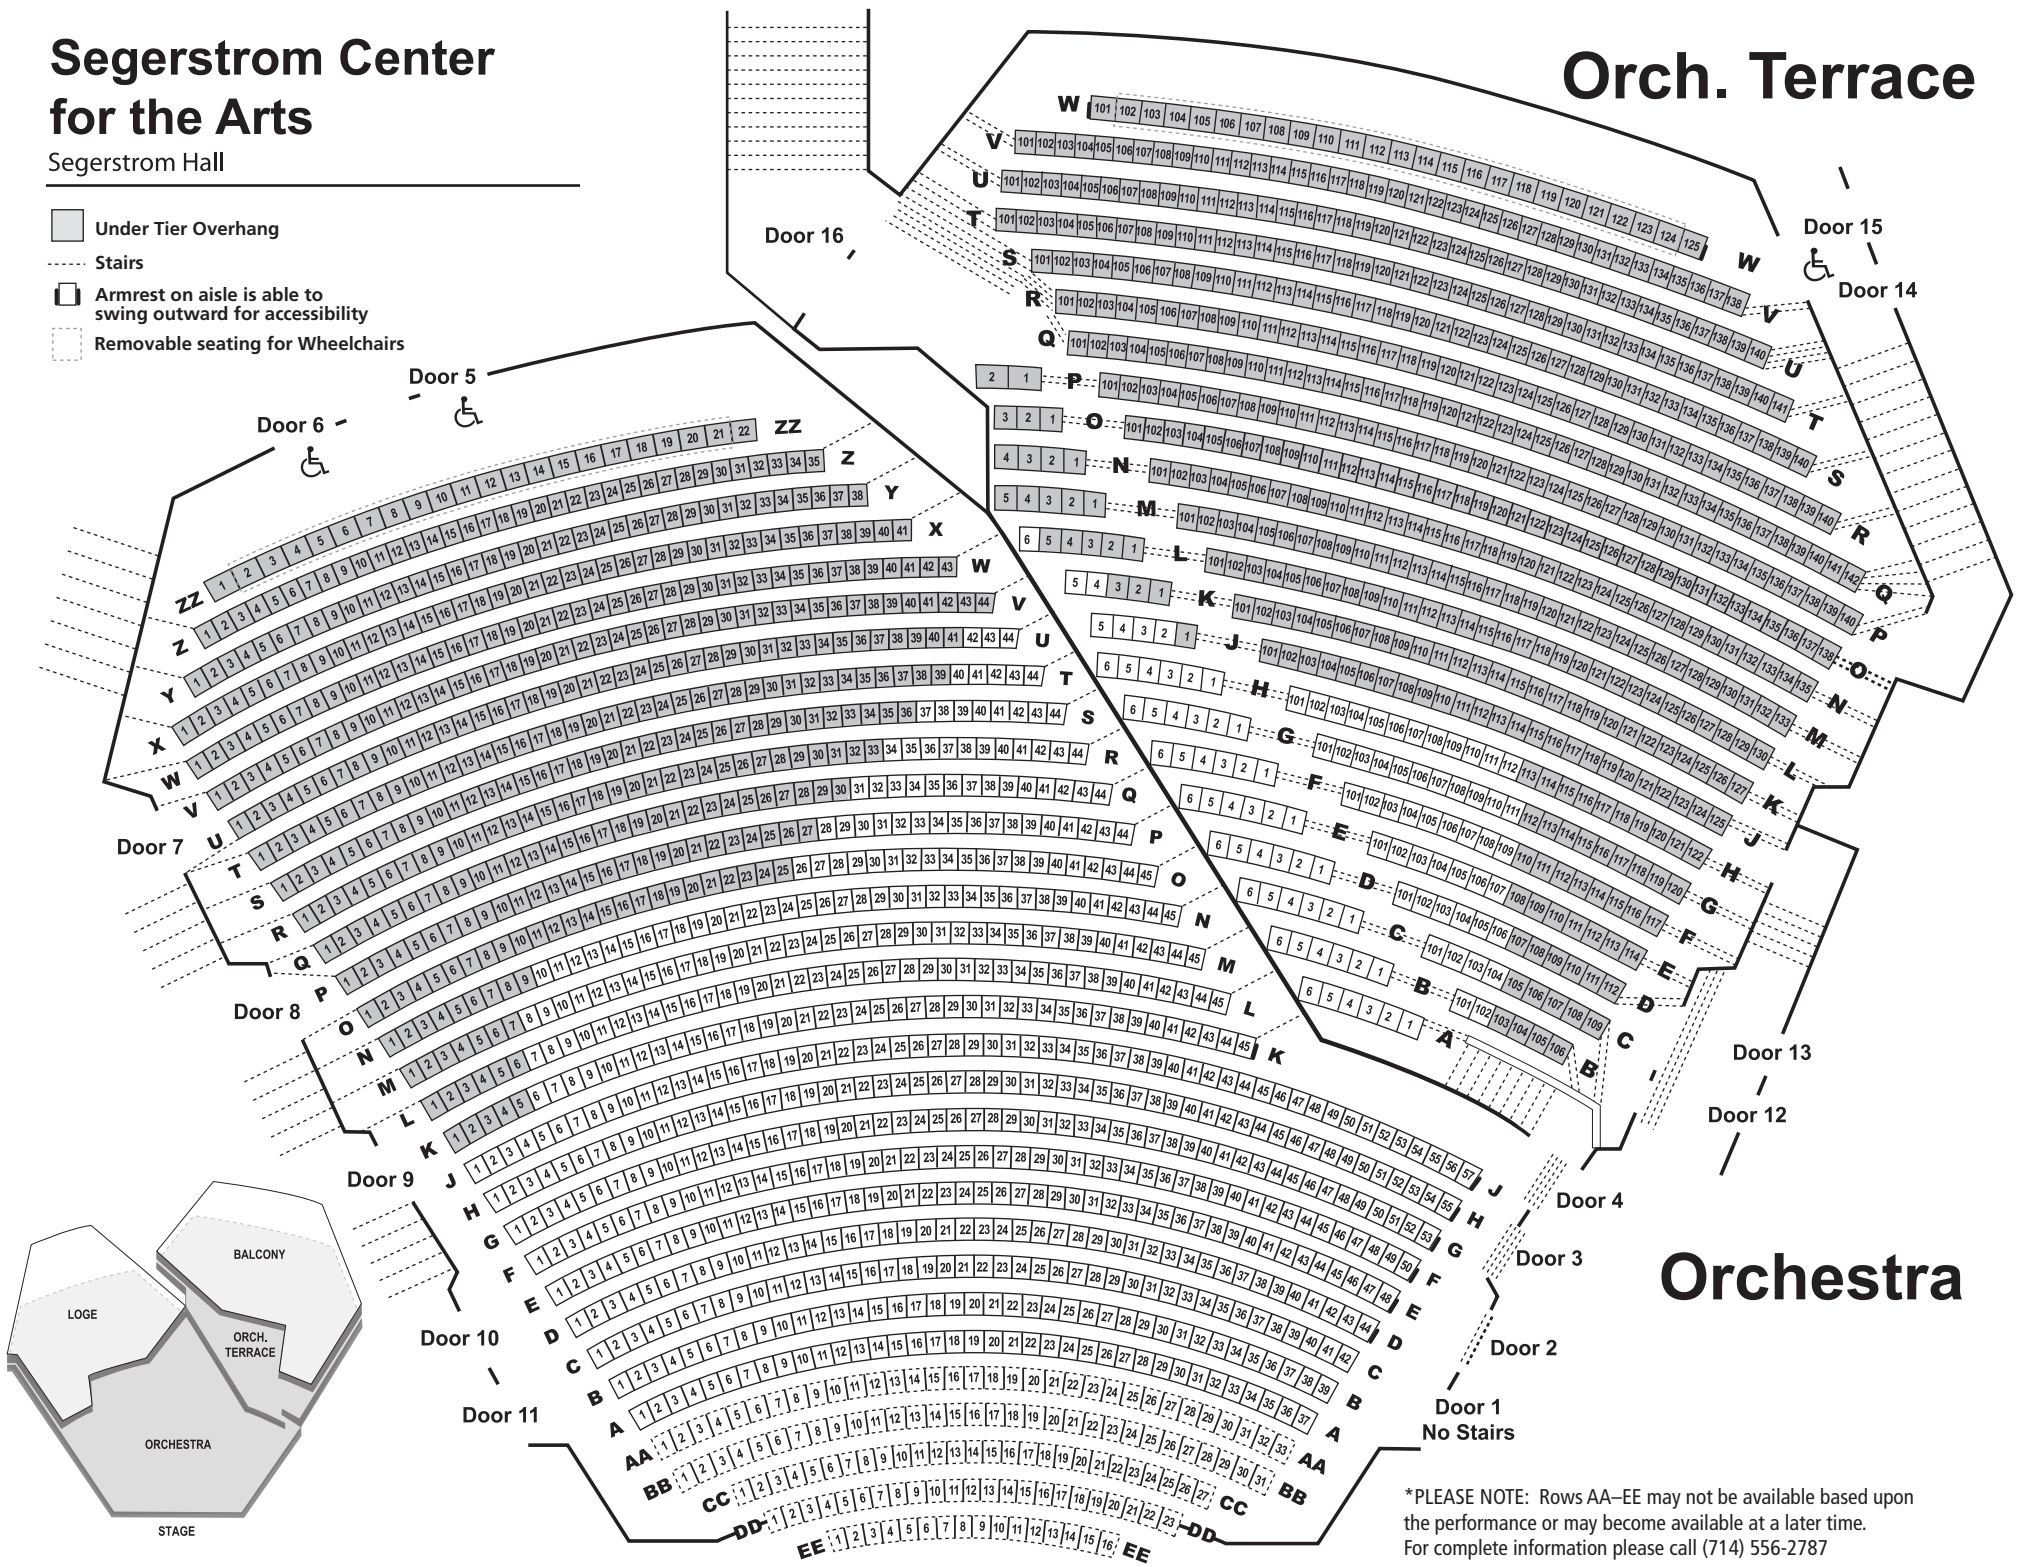

Segerstrom Center for the Arts

Segerstrom Hall

-  Under Tier Overhang
-  Stairs
-  Armrest on aisle is able to swing outward for accessibility
-  Removable seating for Wheelchairs

Orch. Terrace

Orchestra

*PLEASE NOTE: Rows AA–EE may not be available based upon the performance or may become available at a later time. For complete information please call (714) 556-2787

Segerstrom Center for the Arts

Segerstrom Hall

- Limited View
- Stairs

(714) 556-2787
SCFTA.org