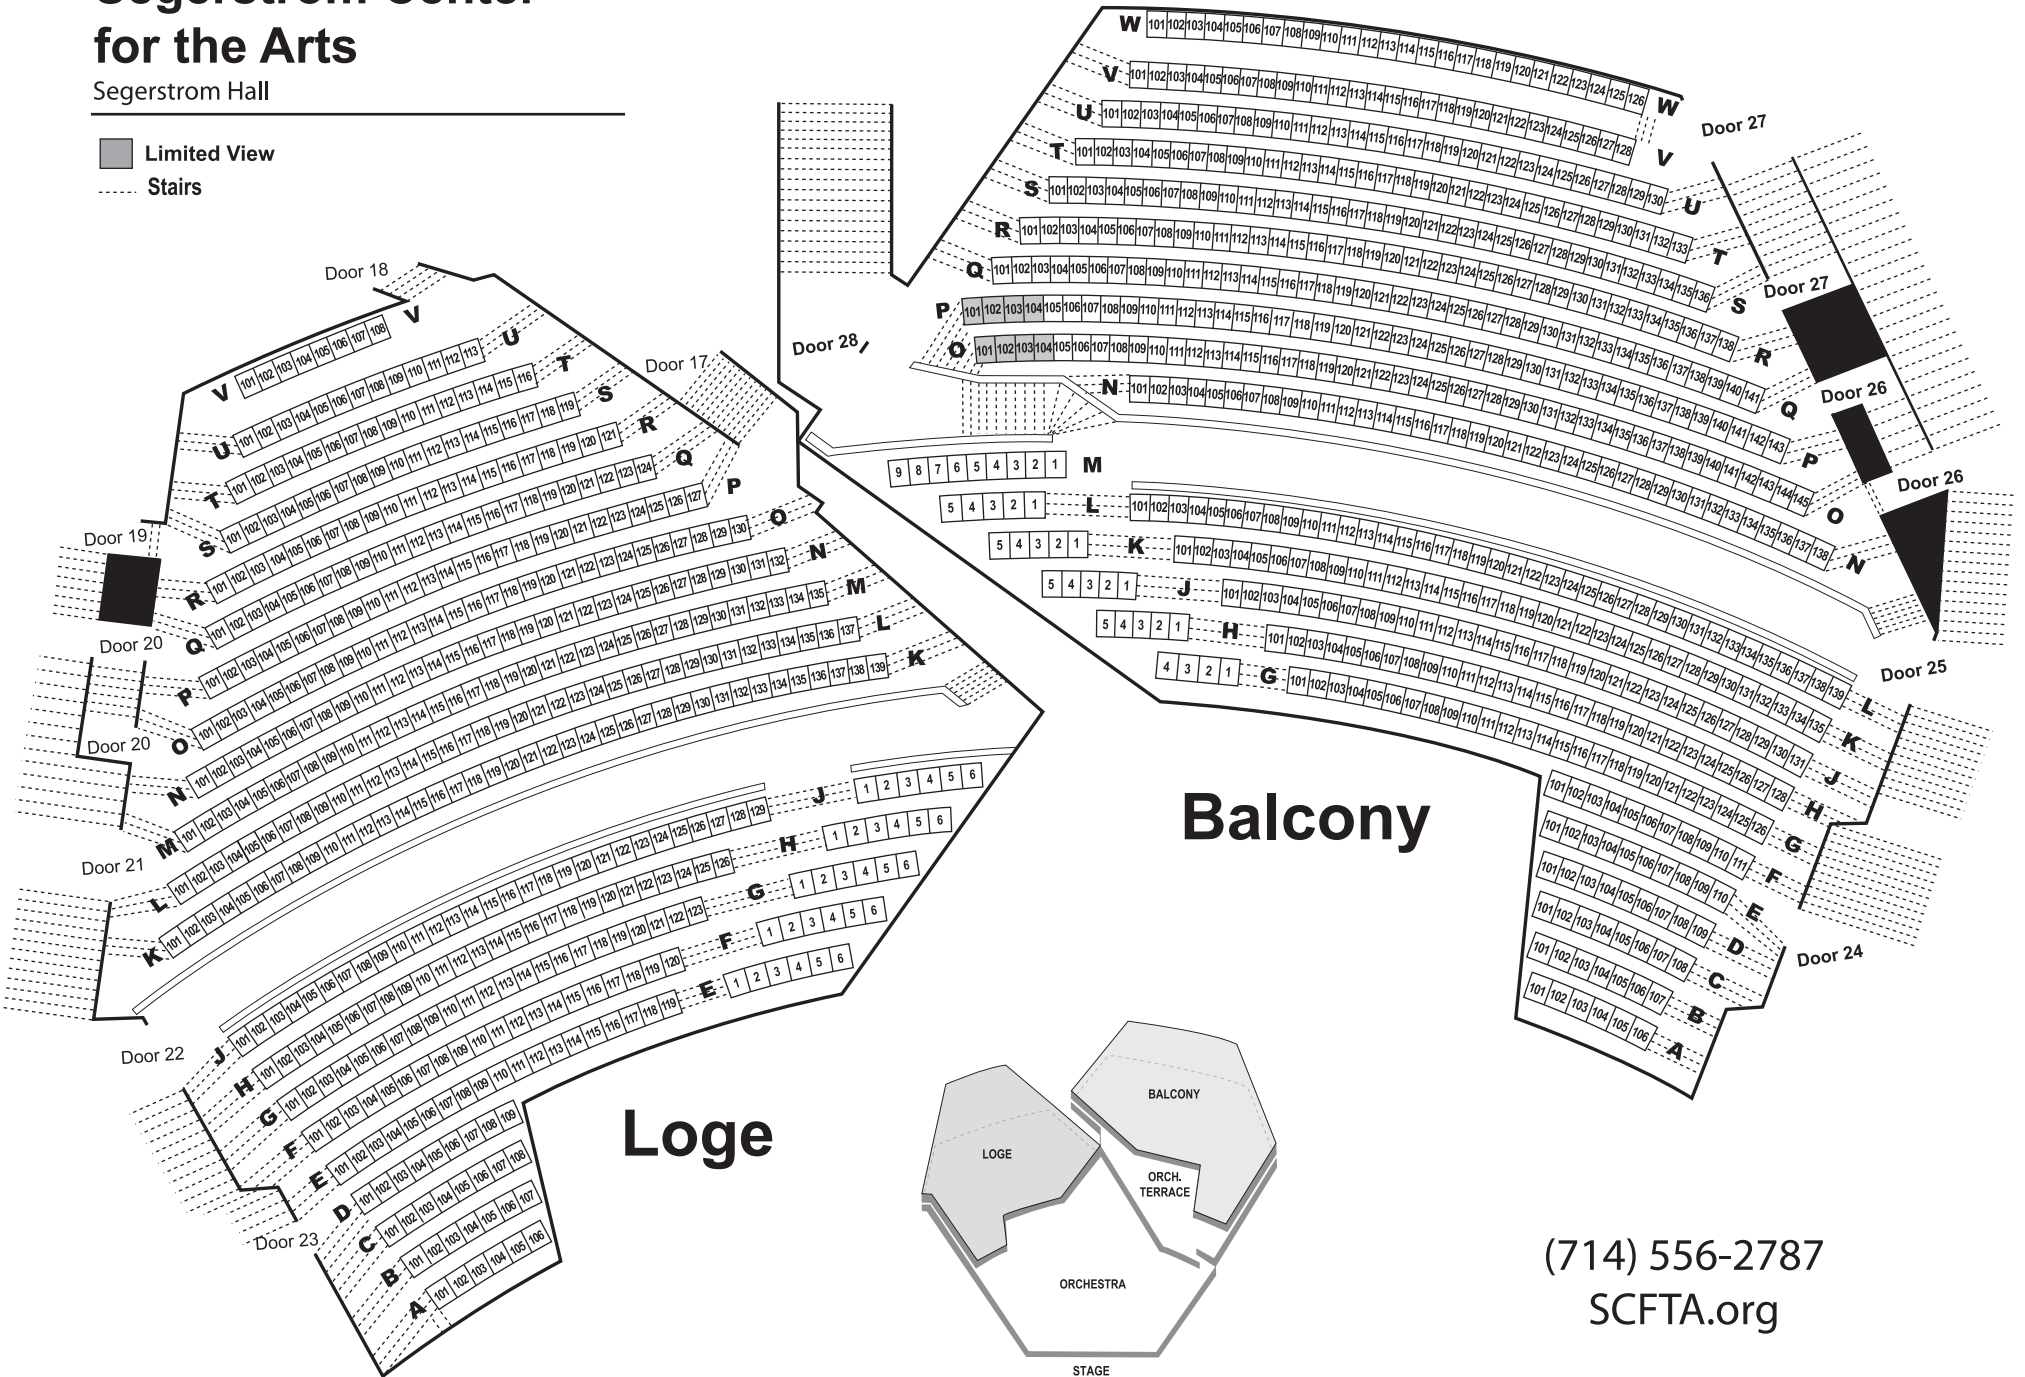

Segerstrom Center for the Arts

Segerstrom Hall

-  Under Tier Overhang
-  Stairs
-  Armrest on aisle is able to swing outward for accessibility
-  Removable seating for Wheelchairs

Orch. Terrace

Orchestra

*PLEASE NOTE: Rows AA–EE may not be available based upon the performance or may become available at a later time. For complete information please call (714) 556-2787

Segerstrom Center for the Arts

Segerstrom Hall

- Limited View
- Stairs

(714) 556-2787
SCFTA.org