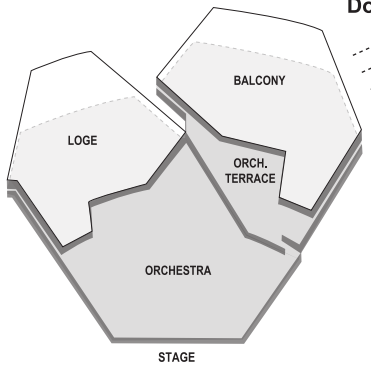

Segerstrom Center for the Arts

Segerstrom Hall

-  Under Tier Overhang
-  Stairs
-  Armrest on aisle is able to swing outward for accessibility
-  Removable seating for Wheelchairs

Orch. Terrace

Orchestra

*PLEASE NOTE: Rows AA–EE may not be available based upon the performance or may become available at a later time. For complete information please call (714) 556-2787

Segerstrom Center for the Arts

Segerstrom Hall

- Limited View
- Stairs

(714) 556-2787
SCFTA.org